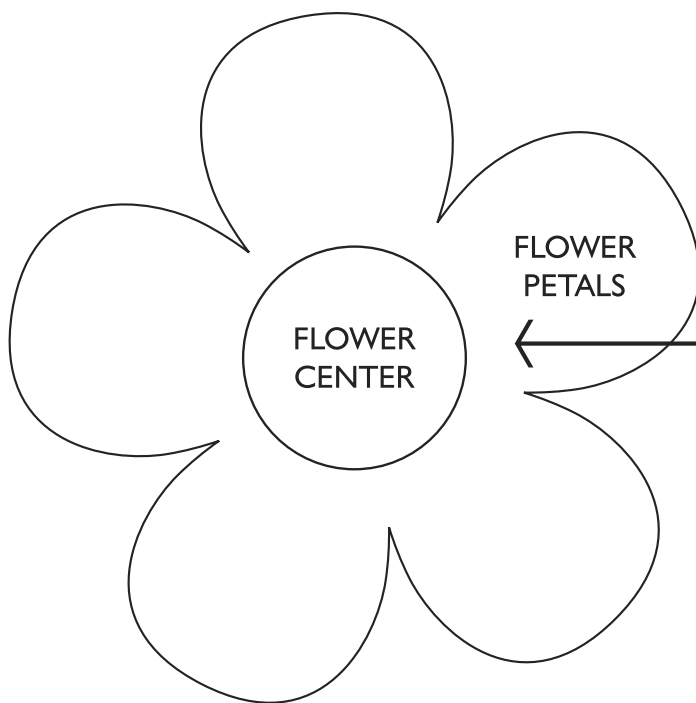

Locker Notes

Pattern Dimensions:

Cut one of each size:

← 5-1/2" x 10-1/2"

← 5" x 10"

← 4-3/8" x 6-3/8"

← GoWrite! Sheet - 4" x 6"

← Cut three Flower Petals and two Flower Centers from coordinating colors.