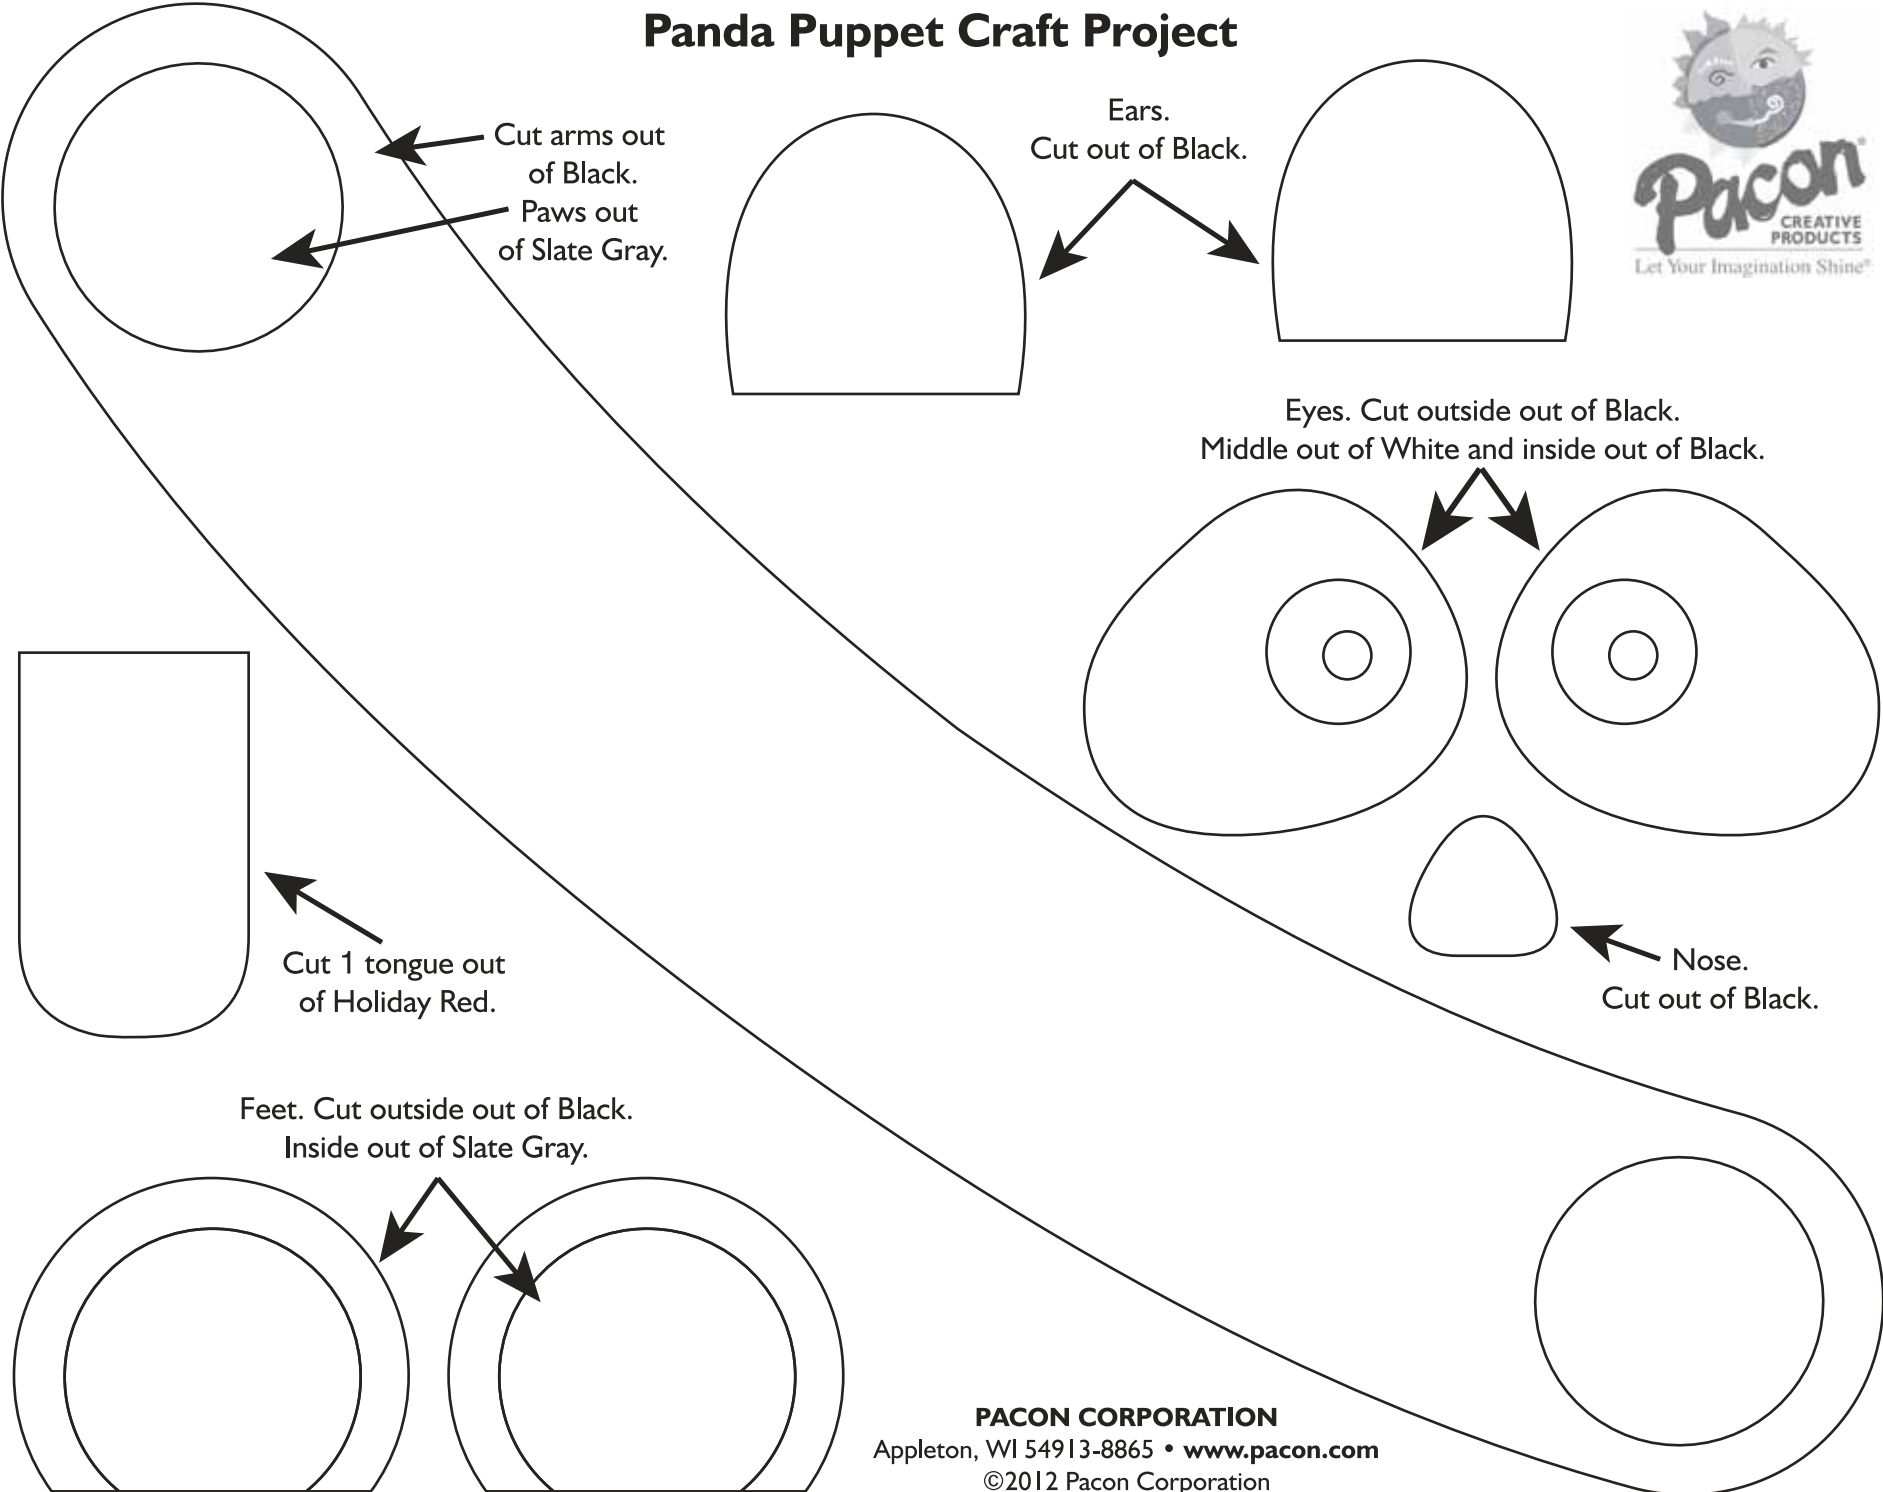

Panda Puppet Craft Project

Cut arms out of Black.
Paws out of Slate Gray.

Ears.
Cut out of Black.

Eyes. Cut outside out of Black.
Middle out of White and inside out of Black.

Nose.
Cut out of Black.

Cut 1 tongue out of Holiday Red.

Feet. Cut outside out of Black.
Inside out of Slate Gray.